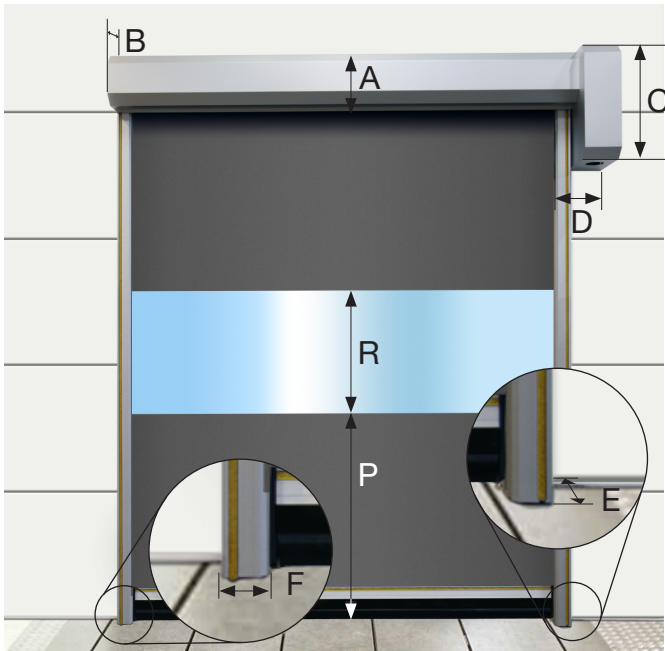

NORDIC 344-safe

Measurements:

DB	clear width
DH	clear height
P	vision panel bottom level (optional)
R	vision panel height (optional)
A	255
B	265
C	640 (570 mm with GFA drive)
D	260
E	120
F	80
G	250
H	350
I	150
J	100
K	500 (free space in front of door for installation)
L	650
M	470
S	265 (365 mm with GFA drive)