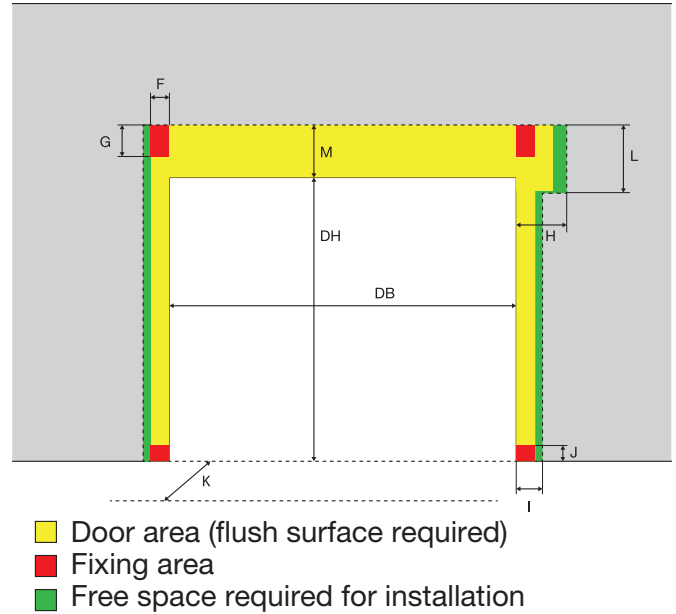

NORDIC 344-safe

Measurements:

DB	clear width
DH	clear height
P	vision panel bottom level (optional)
R	vision panel height (optional)
A	255
B	265
C	640 (570 mm with GFA drive)
D	260
E	120
F	80
G	250
H	350
I	150
J	100
K	500 (free space in front of door for installation)
L	650
M	470
S	265 (365 mm with GFA drive)