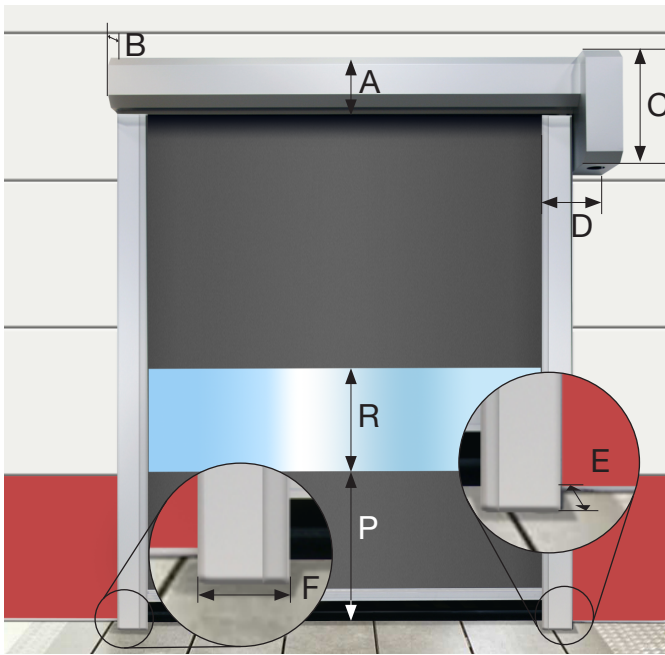

NORDIC 500

Measurements:

| | |
|----|---|
| DB | clear width |
| DH | clear height |
| P | vision panel bottom level (optional) |
| R | vision panel height (optional) |
| A | 270 |
| B | 300 |
| C | 450 (625 mm with NORDIC DRIVE), (630 mm with motor cover box) |
| D | 440 |
| E | 150 |
| F | 200 |
| G | 300 |
| H | 550 |
| I | 250 |
| J | 150 |
| K | 600 (free space in front of door for installation) |
| L | 650 |
| M | 600 |
| S | 400 mm with Ovitor drive 260 mm with NORDIC DRIVE 400 mm with motor cover box |