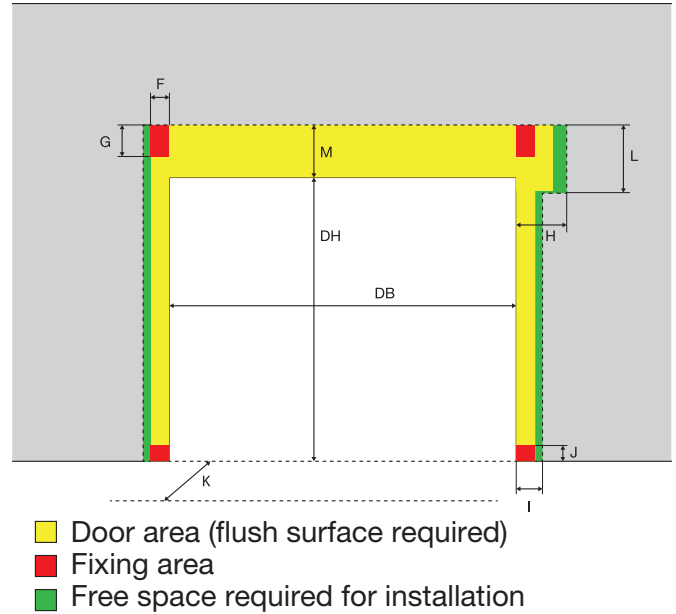

NORDIC 500

Measurements:

| | |
|----|---|
| DB | clear width |
| DH | clear height |
| P | vision panel bottom level (optional) |
| R | vision panel height (optional) |
| A | 270 |
| B | 300 |
| C | 450 (625 mm with NORDIC DRIVE), (630 mm with motor cover box) |
| D | 440 |
| E | 150 |
| F | 200 |
| G | 300 |
| H | 550 |
| I | 250 |
| J | 150 |
| K | 600 (free space in front of door for installation) |
| L | 650 |
| M | 600 |
| S | 400 mm with Ovitor drive 260 mm with NORDIC DRIVE 400 mm with motor cover box |