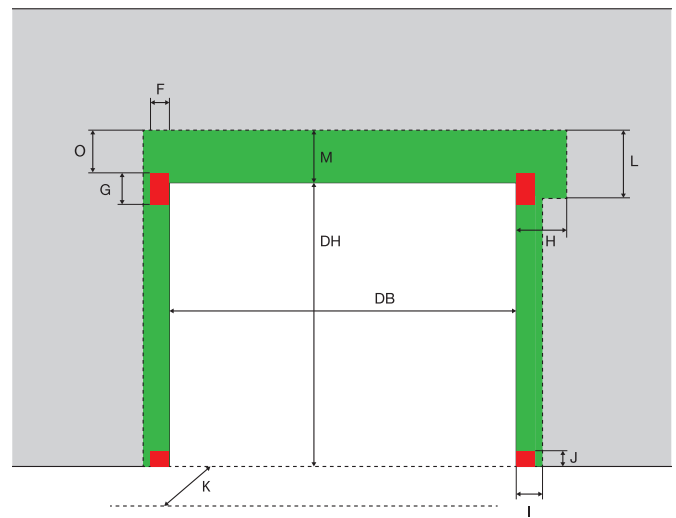

# NORDIC 344-prottec-Rollback

- Fixing area
- Free space required for installation (500mm in front of the door)

## Measurements:

DB	clear width
DH	clear height
P	vision panel bottom level (optional)
R	vision panel height (optional)
A	252
B	320
C	317
D	260
E	120
F	80
G	104
H	350
I	150
J	100
K	500
L	400
M	450
O	255
S	523