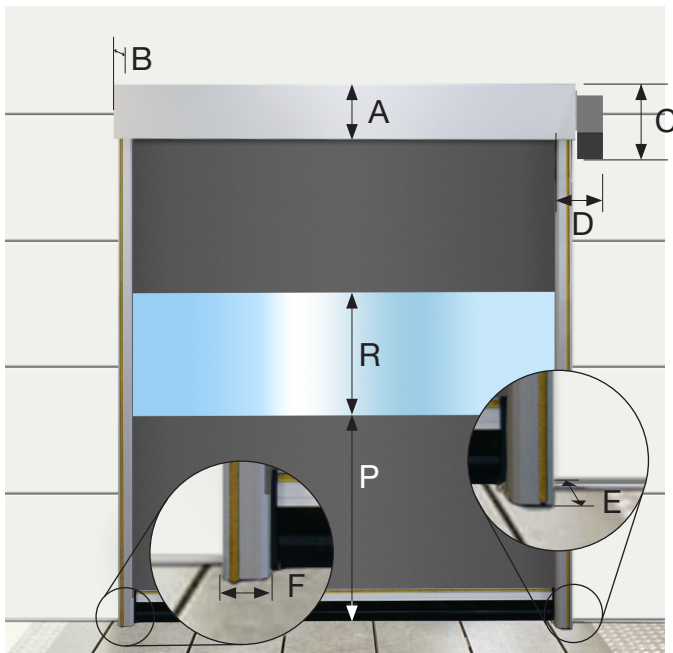

# NORDIC 344-prottec-Rollback

- Fixing area
- Free space required for installation (500mm in front of the door)

## Measurements:

DB	clear width
DH	clear height
P	vision panel bottom level (optional)
R	vision panel height (optional)
A	252
B	320
C	317
D	260
E	120
F	80
G	104
H	350
I	150
J	100
K	500
L	400
M	450
O	255
S	523